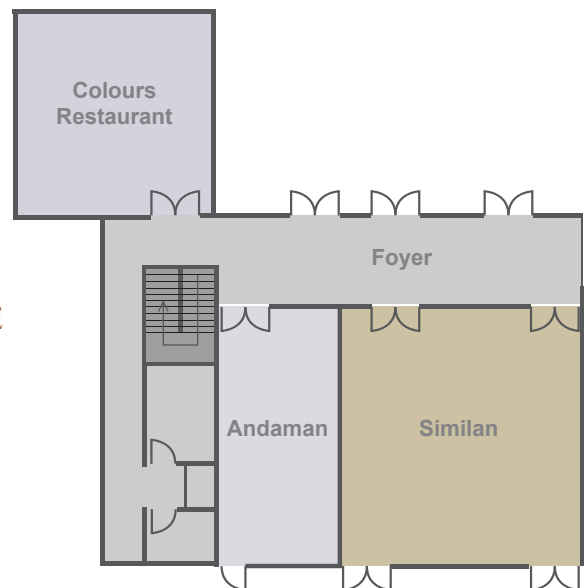

## ROOMS

- 80 Deluxe Rooms (40sqm)
- 59 Deluxe Garden Rooms (40sqm)
- 3 Junior Suites (56sqm)
- 2 Deluxe Suites (77sqm)
- 3 Garden Villas (45sqm)
- 4 Pool Villas (45sqm)

## DINING OPTIONS

- Pad Thai (Thai) 11:30am - 10:30pm
- Colours (international) 6:30am - 10:30pm
- In-room dining (international) 10:00am - 10:30pm
- Pool Bar (bar and light fare) 10:30am - 6:30pm

### MEETING DIMENSIONS

Meeting Rooms	Dimension (meter)	Ceiling Heights	Theater	Class room	Board room	U-Shape	Cocktail	Banquet
Andaman	12.4x6	3.2	50	30	38	22	60	30
Similan	12.42x12	3.2	200	120	19	45	200	100
Foyer	8.5x18	3.0	-	-	-	-	-	-