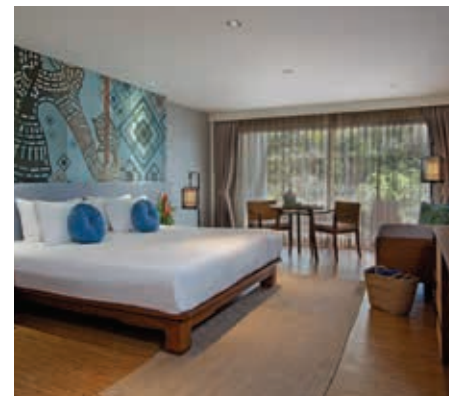

CLOSE BY

- Khao Lak center, 15 kms, • Takua Pa Old Town, 20 kms, • Phuket International Airport, 90 kms • Other attractions; Similan Island, Surin Island, Tachai Island, Khao Lak Lamru National Park, Phang Nga Bay Discovery (James Bond Canoe), Khao Sok National Park, Suwan Khuha Temple